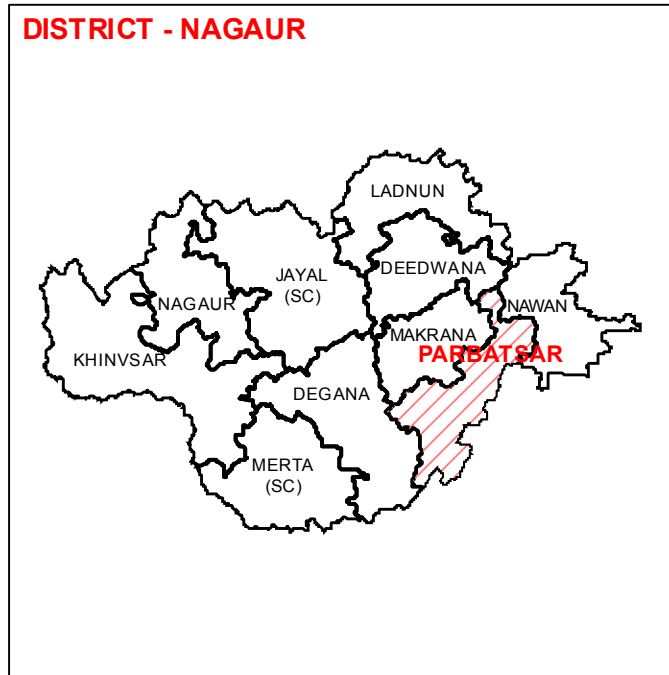

ASSEMBLY CONSTITUENCY - PARBATSAR-114

DISTRICT - NAGOUR

Legend

- T Tehsil Headquarter
- R ILR Headquarter
- P Patwar Circle Headquarter
- Tehsil Name Tehsil Boundary
- ILR Circle Name ILR Circle Boundary
- Patwar Circle Boundary Patwar Circle Boundary
- Village Name Village Boundary