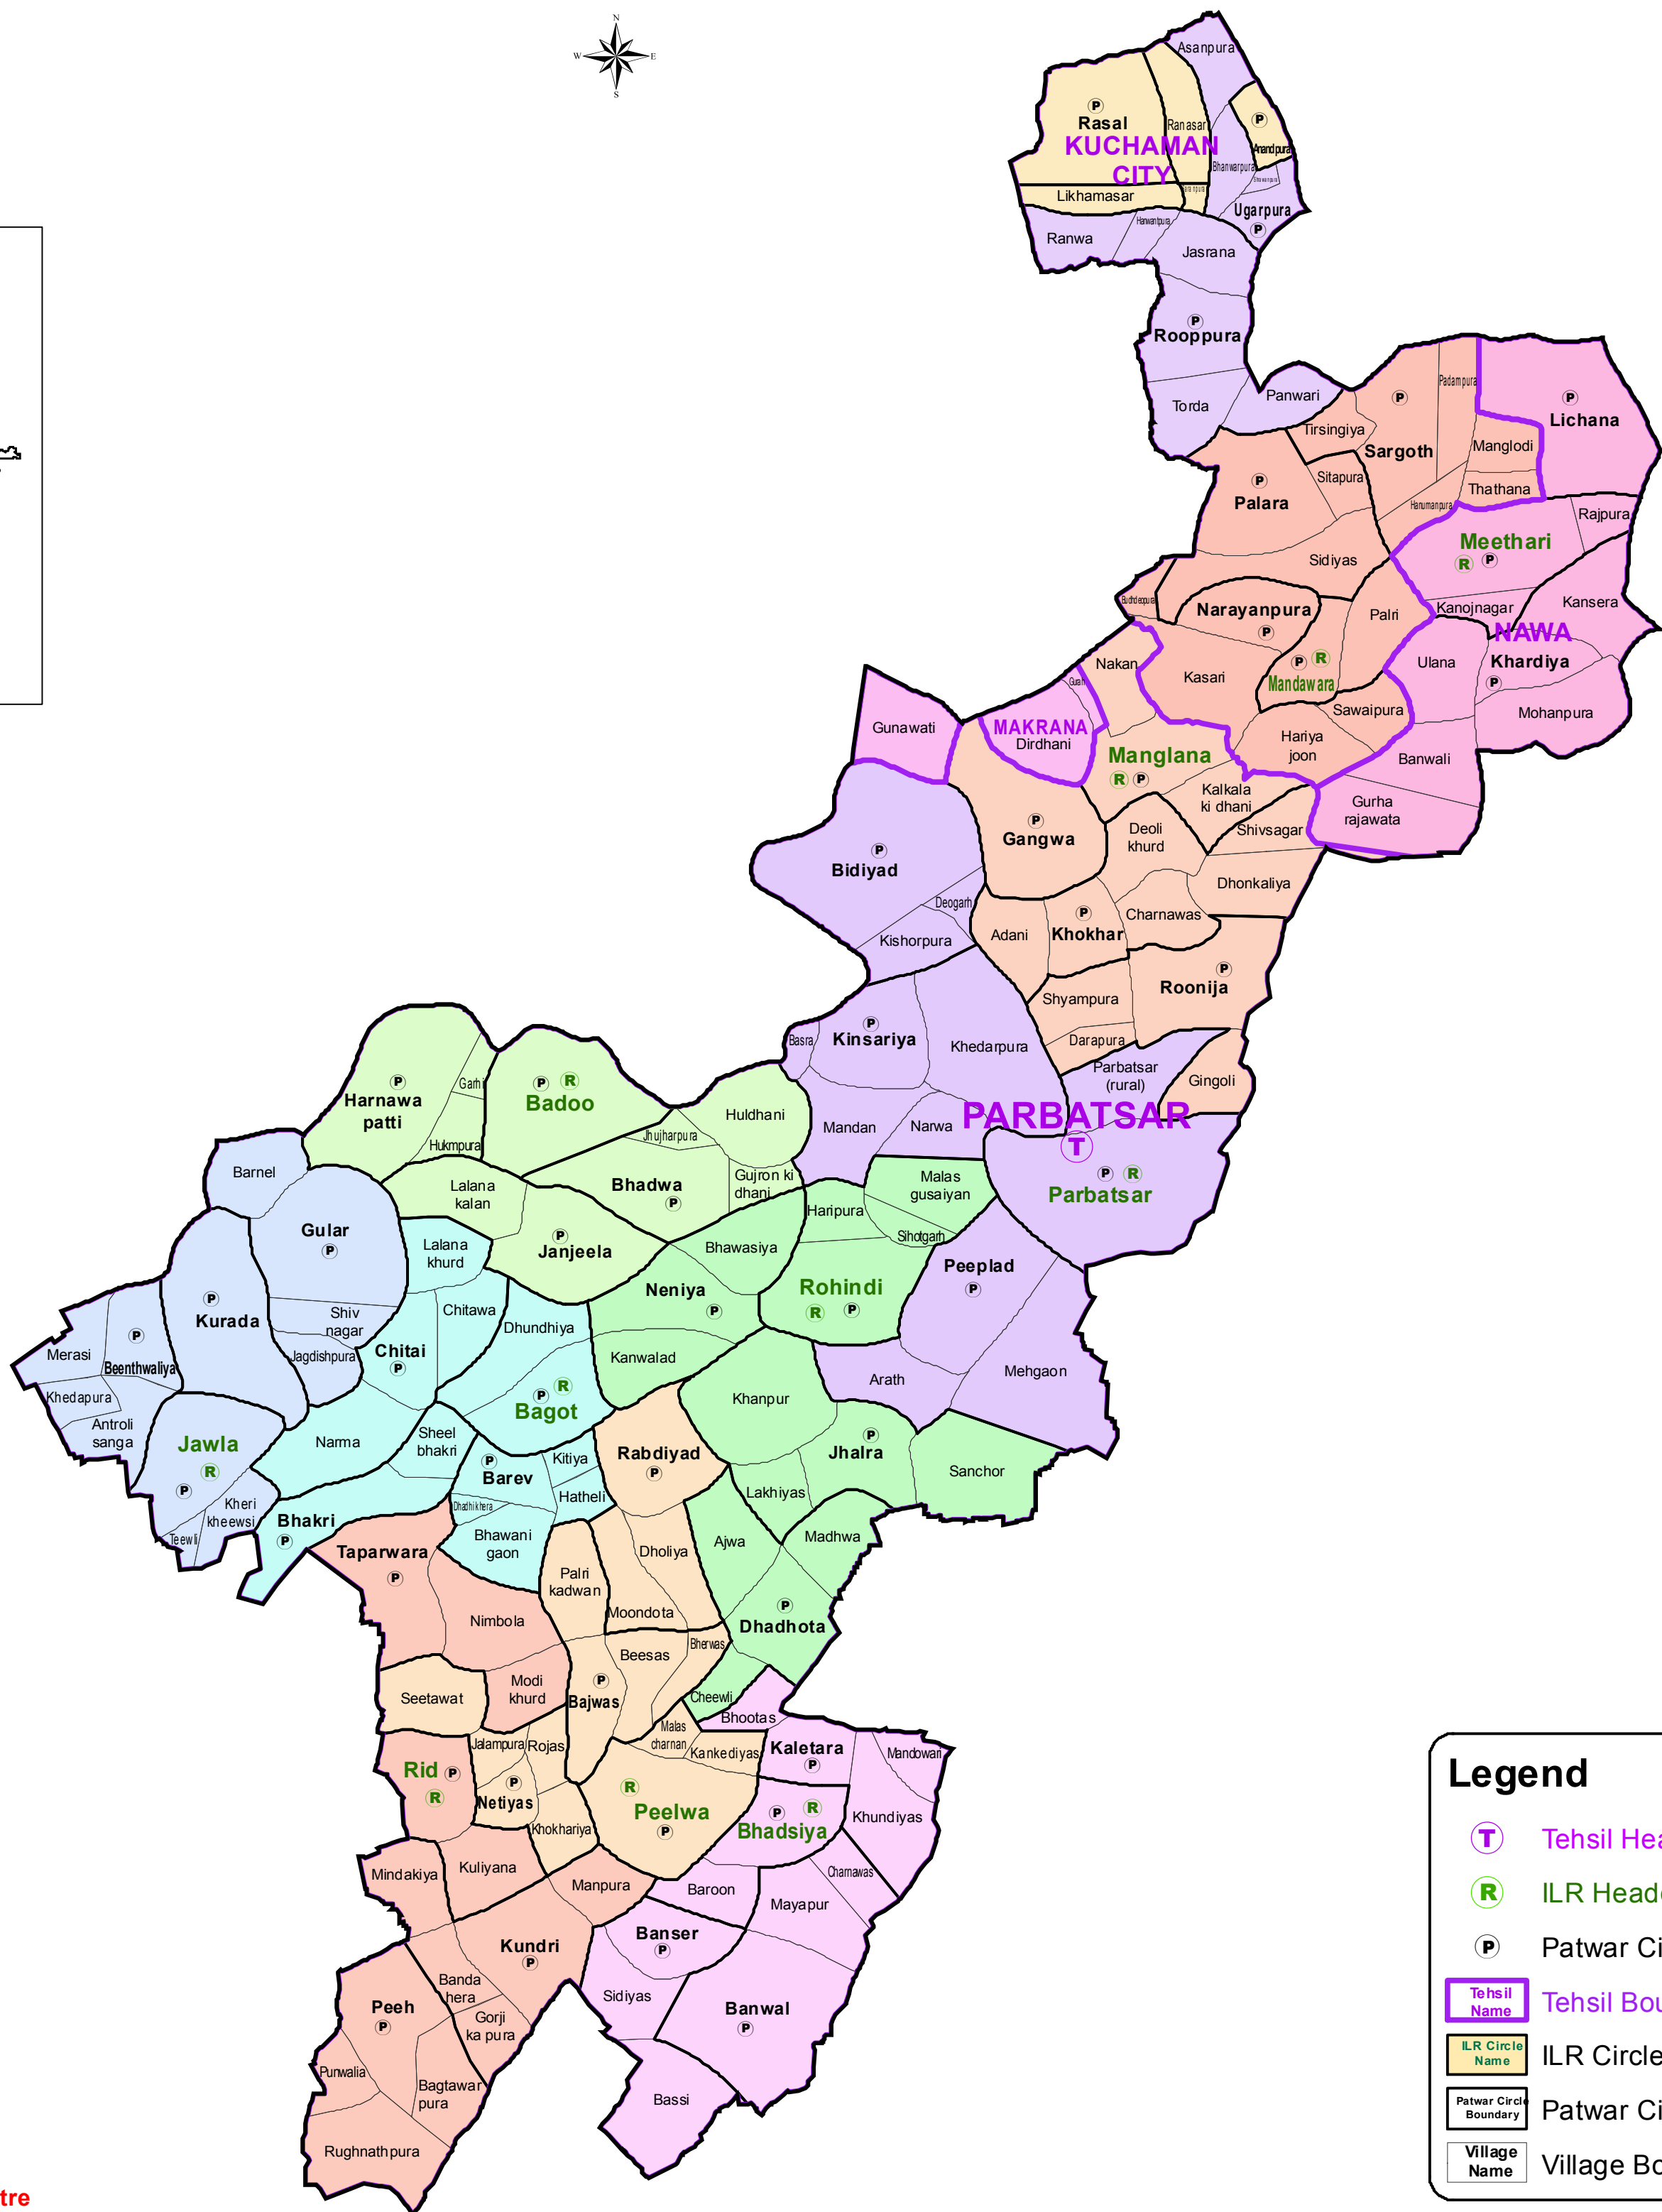

ASSEMBLY CONSTITUENCY - PARBATSAR-114

DISTRICT - NAGOUR

Legend

- T Tehsil Headquarter
- R ILR Headquarter
- P Patwar Circle Headquarter
- Tehsil Name Tehsil Boundary
- ILR Circle Name ILR Circle Boundary
- Patwar Circle Boundary Patwar Circle Boundary
- Village Name Village Boundary